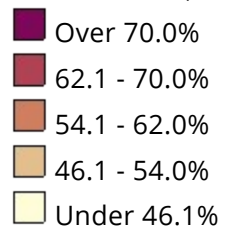

Community Focus Report_CP_Voter Turnout

Map Legend

Voter Turnout, Percent by County, Townhall.com 2016

<https://engagementnetwork.org/map-room/>, 11/5/2018