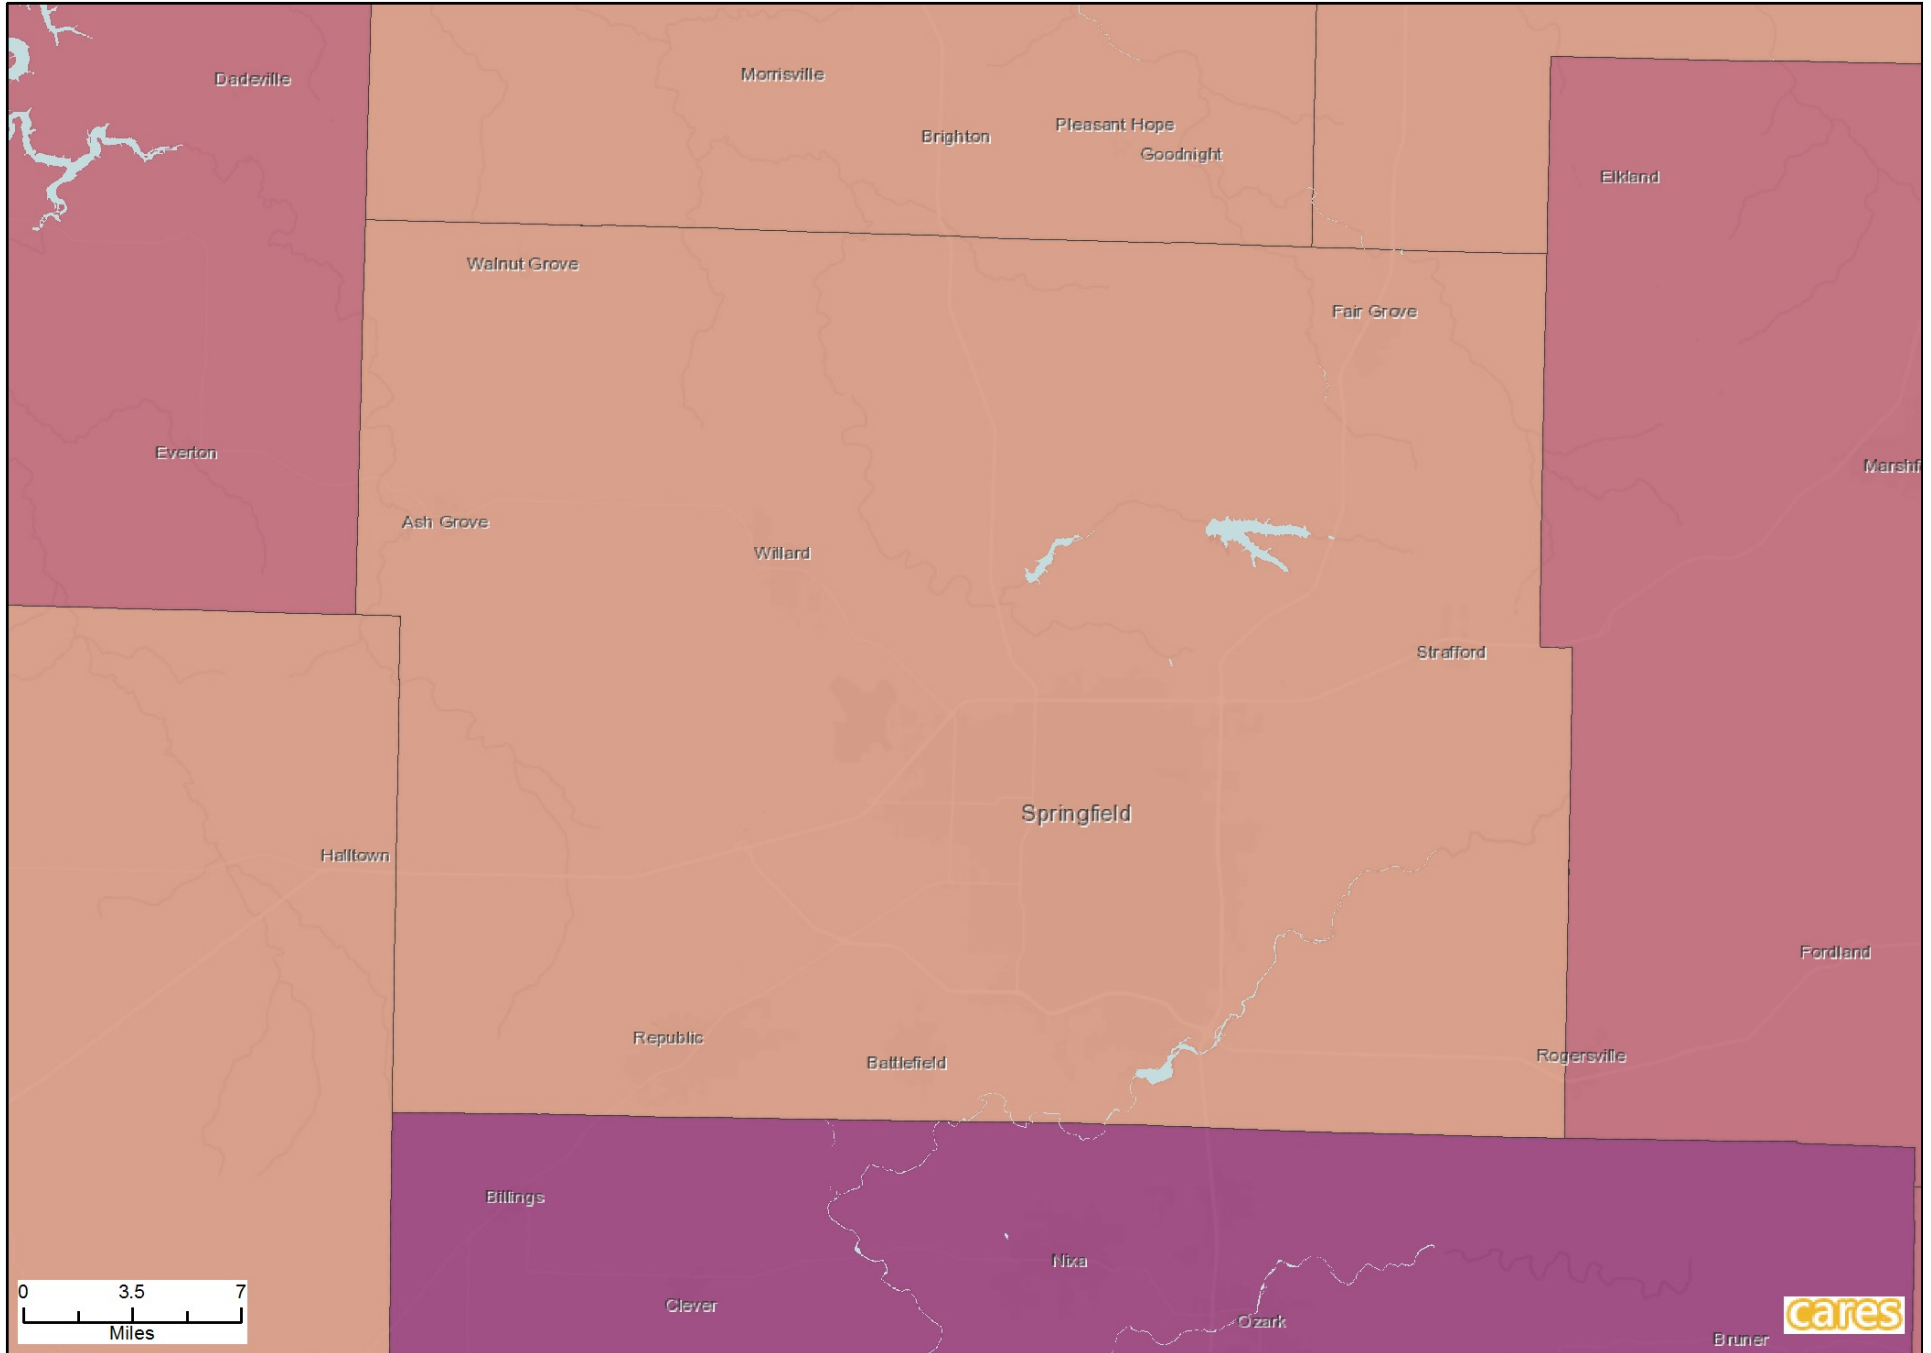

Community Focus Report_CP_Voter Turnout

Map Legend

Voter Turnout, Percent by County, Townhall.com 2016

<https://engagementnetwork.org/map-room/>, 11/5/2018