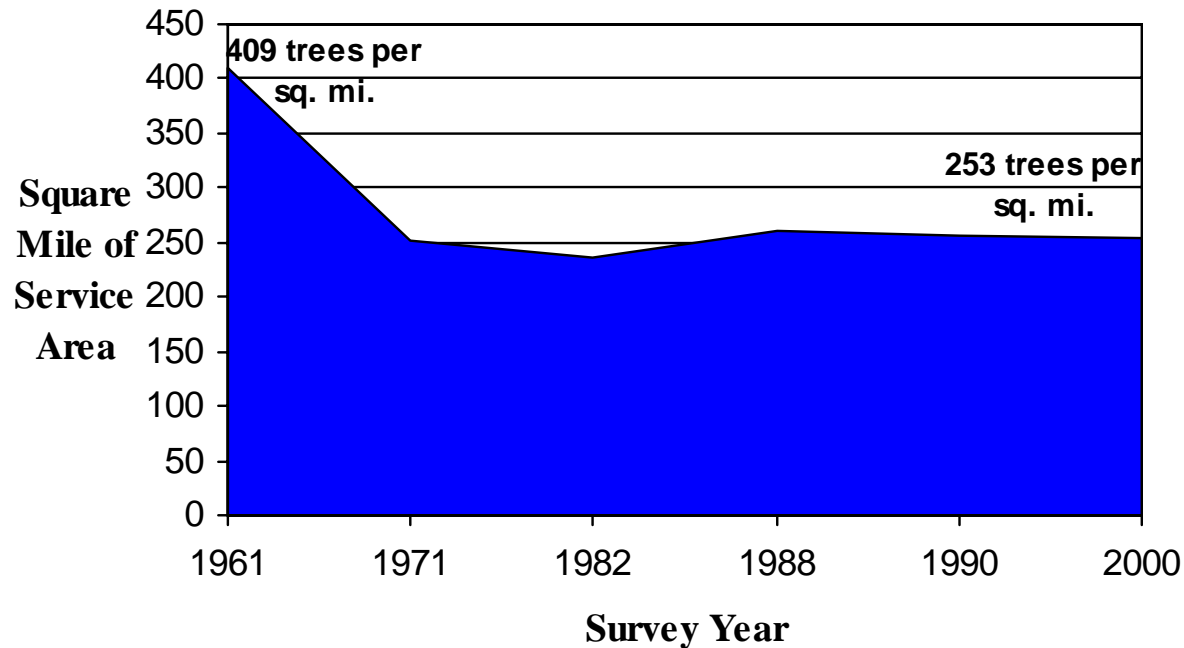

Data - 40% Net loss of city street trees over 40 year period

Street Trees Per City Service Area

Source: 2000 Citywide Street Tree Inventory – area surveyed for graph was limited to 1961 City limits